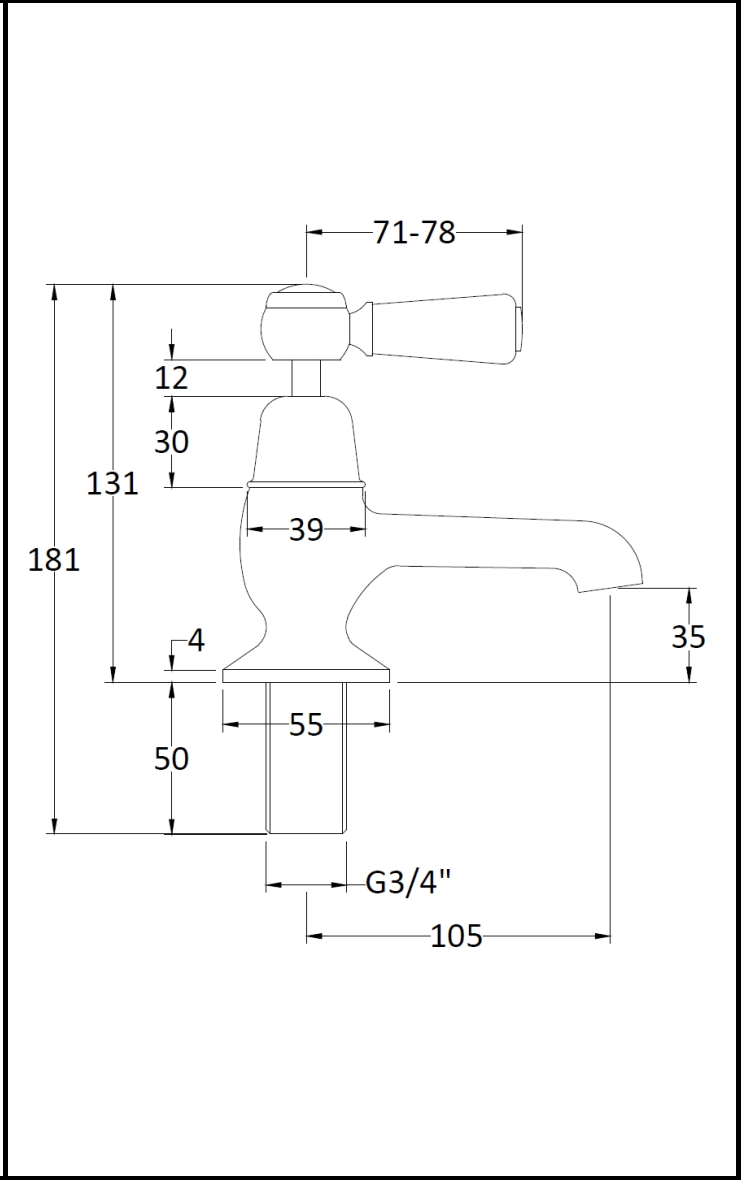

# B A Y S W A T E R

London W.2

**CODE:** BAYT342

**DESCRIPTION:** Bath Taps/Lever/Dome Collar

**CATEGORY:** Taps

PRODUCT DIMENSIONS				
Height (mm)	Width (mm)	Depth (mm)	Length (mm)	Nett Wgt Kg
141	66	138		1.89

PACKAGING DIMENSIONS			
Height (mm)	Width (mm)	Depth (mm)	Gross Wgt Kg
260	160	55	1.89

PACKAGING DATA			
Box Colour	White Cardboard Box		
Box Qty	1	Label Colour	White Label
Label Size	100 x 50	Label Qty	1

OUTER BOX DIMENSIONS (If Applicable)				
Height (mm)	Width (mm)	Depth (mm)	Length (mm)	Gross Wgt Kg
360	495	280		19
Barcode	5055275889442			

PRODUCT DETAILS	
Country of Origin	United Kingdom
Fitting Instruction	Yes
Product Material	Brass
Control Type	Manual
Waste Included	Waste Not Included
WRAS Approval	No Approval No. N/A
Operating Pressure (bar)	0.1
Valve/Cartridge Type	1/4 Turn Ceramic Disc

Colour/Finish	Chrome
Mount Type	Deck
Waste Type	Not Applicable
Flow Rates (L/min)	0.1 8.4 0.5 1 30.7 2 43.7 3 46.8
Pipe Size	22 mm (3/4" Bsp)
Pipe Centres	N/A