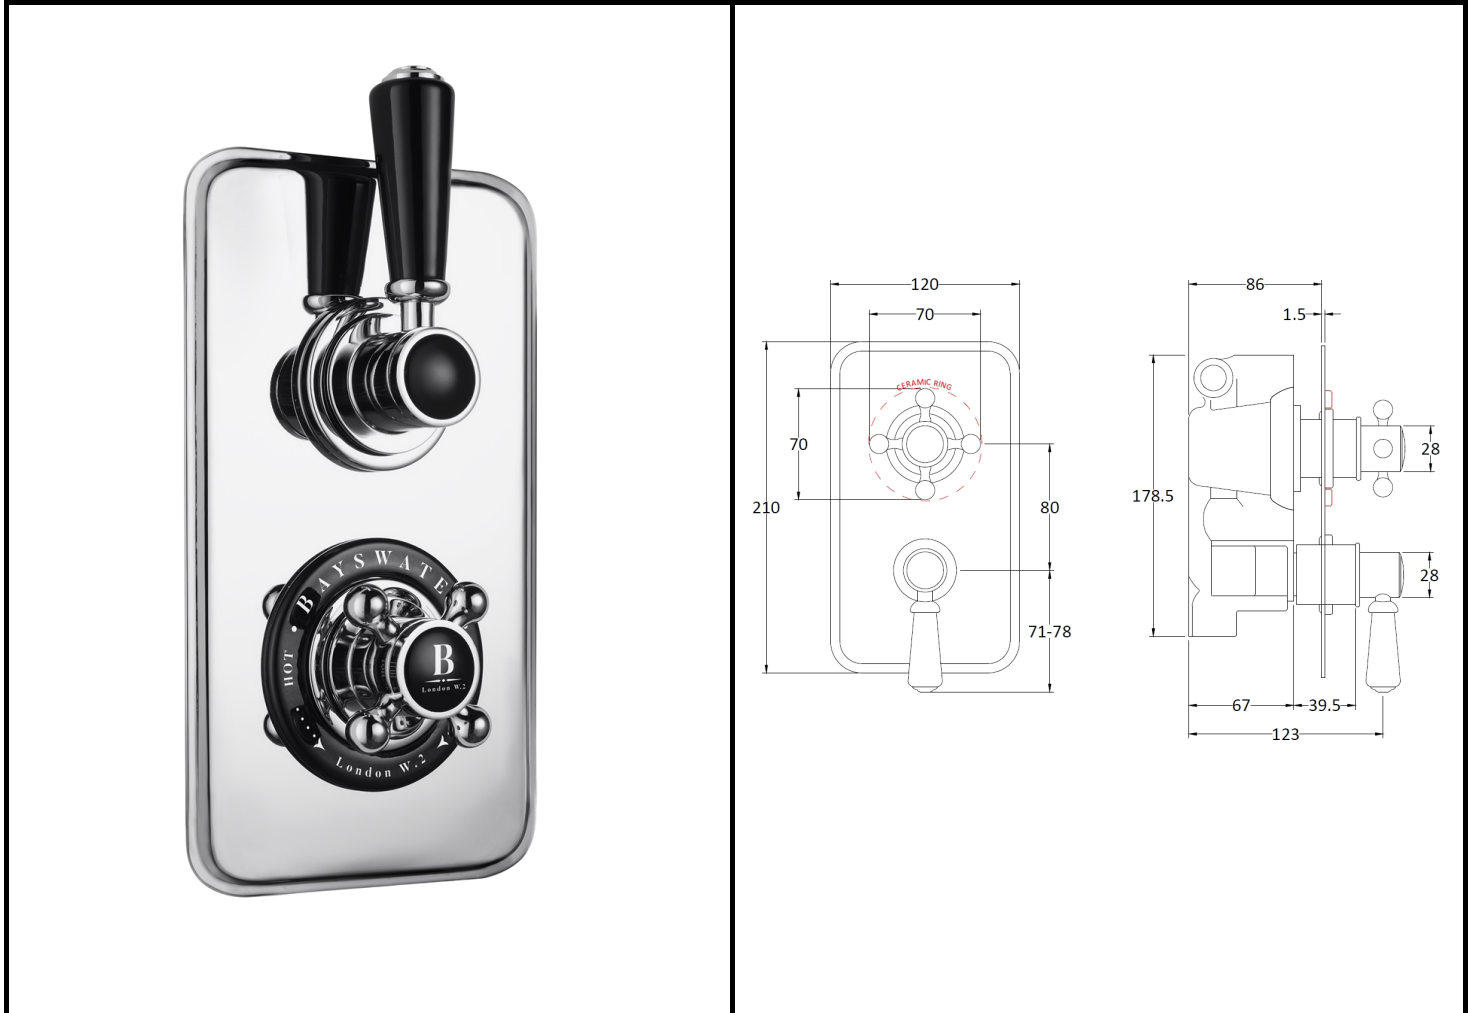

# B A Y S W A T E R

London W.2

**CODE:** BAYS402

**DESCRIPTION:** Twin Concealed Valve

**CATEGORY:** Showers

PRODUCT DIMENSIONS				
Length(mm)	Width (mm)	Height (mm)	Depth (mm)	Nett Wgt Kg
	120	230	135	3

PACKAGING DIMENSIONS			
Depth (mm)	Width (mm)	Height (mm)	Gross Wgt Kg
250	240	110	3

PACKAGING DATA			
Box Colour	White Cardboard Box		
Box Qty	1	Label Colour	White Label
Label Size	100 x 50	Label Qty	1

OUTER BOX DIMENSIONS (If Applicable)				
Length (mm)	Width (mm)	Height (mm)	Depth (mm)	Gross Wgt Kg
Barcode	5055275889701			

PRODUCT DETAILS										
Coutry of Origin	United Kingdom									
Fitting Instruction	Yes									
Product Material	Brass/ABS									
Mount Type	Wall, Recessed									
Outlet Elbow Supplied	No									
Easy Clean	Not Applicable									
Head Included	No									
Handset Included	No									
Body Jets Included	Not Applicable									
No of Body Jets	Not Applicable									
Operating Pressure (bar)	0.1									
Valve/Cartridge Type	1/4 Turn Ceramic Disc									
Flow Rates (L/min)	0.1 bar	5.5	0.5 bar	14	1 bar	20	2 bar	29	3 bar	44
TMV2 Approved	Yes				Approval No.		Bc 1875 00817			
TMV3 Approved	Yes				Approval No.		Nsf 1938 1217			
WRAS Approved	Yes				Approval No.		1703023			
Head Function	Not Applicable									
Handset Function	Not Applicable									
Body Jet Info	Not Applicable									
Pipe Size	15 mm (1/2" Bsp)									
Pipe Centres	N/A									
Colour/Finish	Chrome									
Hose Included	Not Applicable									