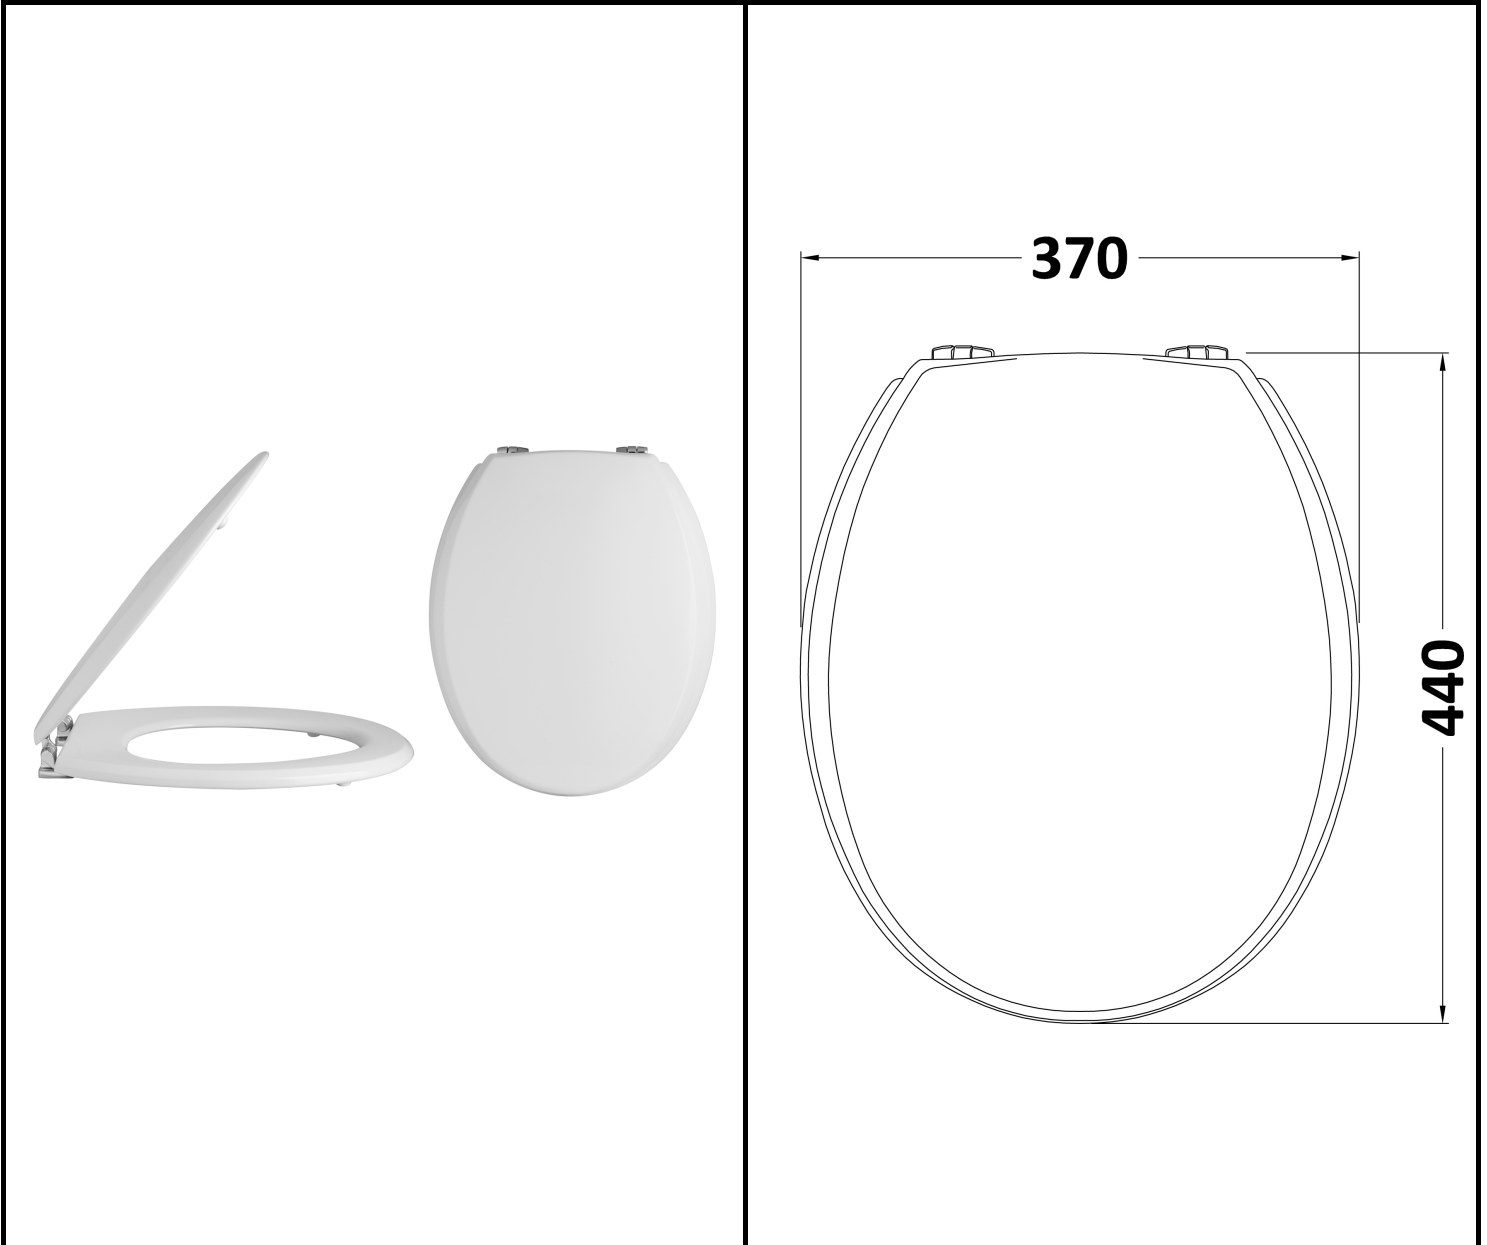

B A Y S W A T E R

London W.2

CODE: BAYF169

DESCRIPTION: Trad Round Toilet Seat Chrome Hinges

CATEGORY: Seats

PRODUCT DIMENSIONS

Length (mm)	Width (mm)	Height(mm)	Nett Wgt Kg
440	370	60	2.7

PACKAGING DATA

Box Colour	White Cardboard Box - Printed		
Box Qty	1	Label Colour	White Label
Label Size	100 x 50	Label Qty	1

PACKAGING DIMENSIONS

Length (mm)	Width (mm)	Height (mm)	Gross Wgt Kg
470	380	70	3

OUTER BOX DIMENSIONS (If Applicable)

Length (mm)	Width (mm)	Height (mm)	Gross Wgt Kg
440	385	490	
Barcode	5056211842668		

PRODUCT DETAILS

Country of Origin	China	FSC Certification	
Fitting Instruction	Yes	Colour/Finish	White
Product Material	Mdf Painted	Fixing Method	Bottom Fix
Seat Type	Round	Seat Function	Standard
Hinge Centres (Min)	145	Hinge Material	Zinc Alloy
Hinge Centres (Max)	165		