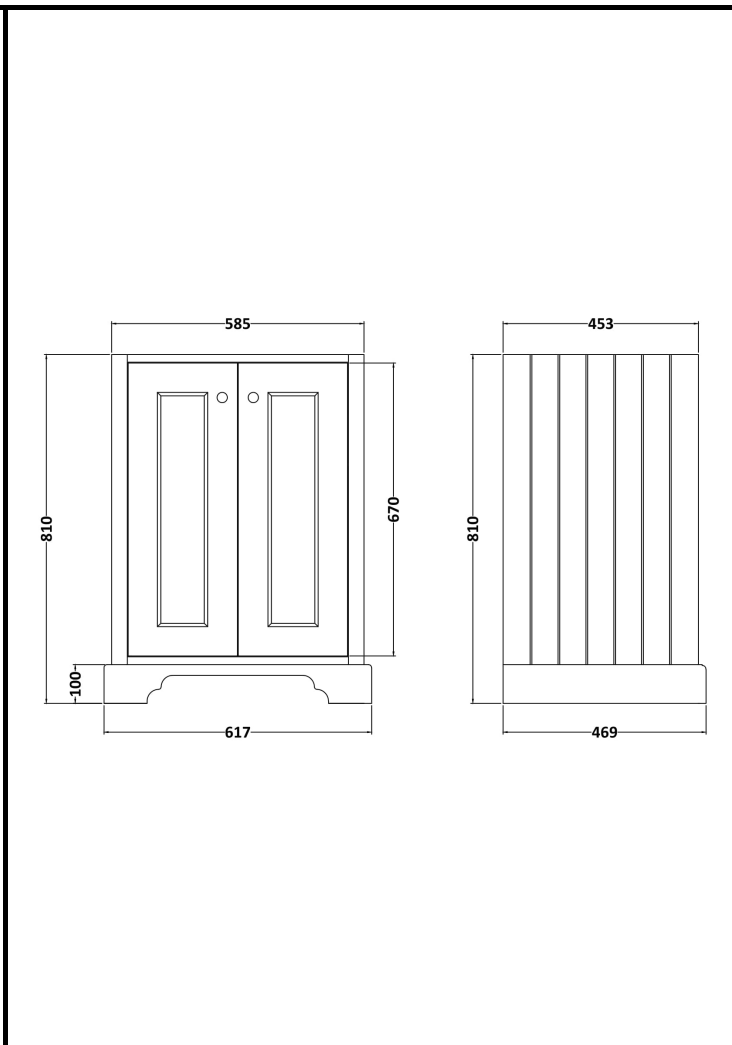

B A Y S W A T E R

London W.2

CODE: BAYF101

DESCRIPTION: 600 2-Door Basin Cabinet

CATEGORY: Furniture

PRODUCT DIMENSIONS

Height (mm)	Width (mm)	Depth (mm)	Nett Wgt Kg
810	617	469	30.5

PACKAGING DIMENSIONS

Height (mm)	Width (mm)	Depth (mm)	Gross Wgt Kg
845	660	505	30.5

PACKAGING DATA

Box Colour	White Cardboard Box		
Box Qty	1	Label Colour	White Label
Label Size	116 X 50	Label Qty	2

OUTER BOX DIMENSIONS (If Applicable)

Height (mm)	Width (mm)	Depth (mm)	Gross Wgt Kg
Barcode	5055275892817		

PRODUCT DETAILS

Country of Origin	Ukraine			
Fitting Instruction	Yes			
Constr' Method	Cam & Wood Dowel			
Cabinet Finish	MFC Painted Matt			
Cab Thickness (mm)	16			
Drawer Included	No			
No of Shelves	1			
Hinge Inc'	Yes			
Fixings Inc'	Not Required			
Handle Inc'	Yes			
Handle Type	Knob			
Certification	FSC	Yes	CE	Yes
Colour	Plummett Grey			
Constr' Type	Rigid			
Fascia Finish	Mdf Painted Matt			
Fas Thickness (mm)	18			
Drawer Type	Not Applicable			
Hinge Type	95 Degree Inset Clip-On S/C			
Adjustable Legs	Not Applicable			
Handle Style	Traditional			
Waste Shroud	No			