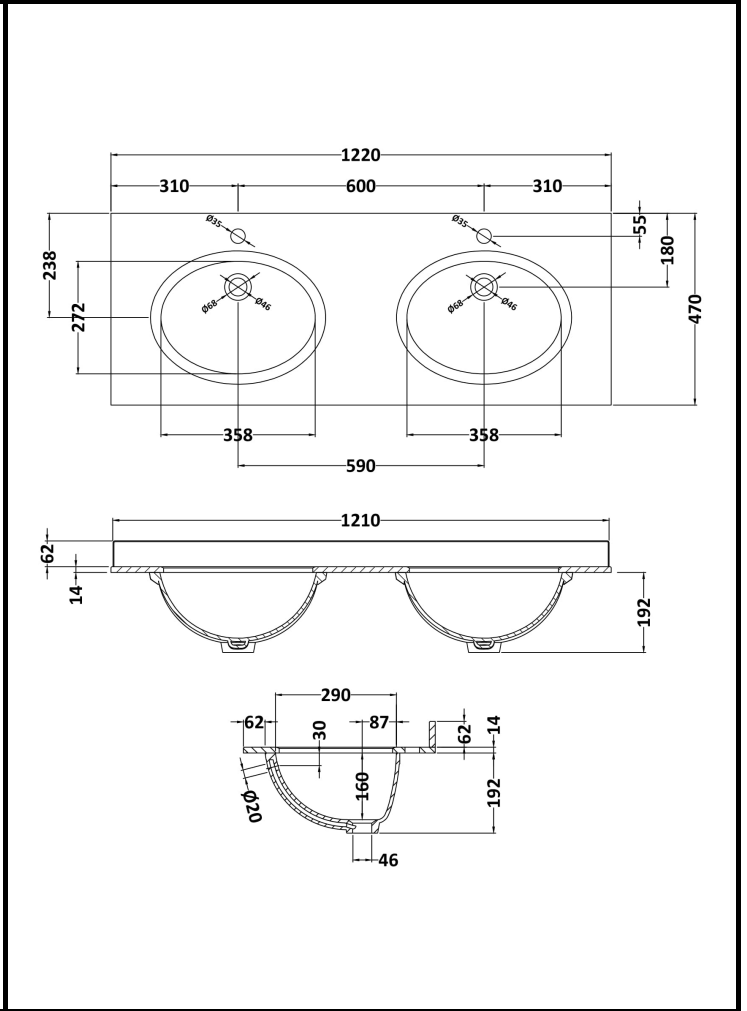

B A Y S W A T E R

London W.2

CODE: BAYC235

DESCRIPTION: 1200 Double Bowl Marble Top 1Th

CATEGORY: Ceramics

PRODUCT DIMENSIONS			
Height (mm)	Width (mm)	Depth (mm)	Nett Wgt Kg
268	1220	463	27.5

PACKAGING DIMENSIONS			
Height (mm)	Width (mm)	Depth (mm)	Gross Wgt Kg
310	1300	550	28

PACKAGING DATA			
Box Colour	White Cardboard Box		
Box Qty	1	Label Colour	White Label
Label Size	100 x 50	Label Qty	2

OUTER BOX DIMENSIONS (If Applicable)			
Height (mm)	Width (mm)	Depth (mm)	Gross Wgt Kg
Barcode	5055275892671		

BASINS			
Tap Hole	One Taphole	Chain Stay Hole	No
Template	Not Applicable	Waste Type Req'd	Slotted
Overflow Incl.	Yes	Overflow Cover	Yes
Inner Bowl Depth	160mm	Inner Bowl Width	358mm
Inner Bowl Height	160mm		