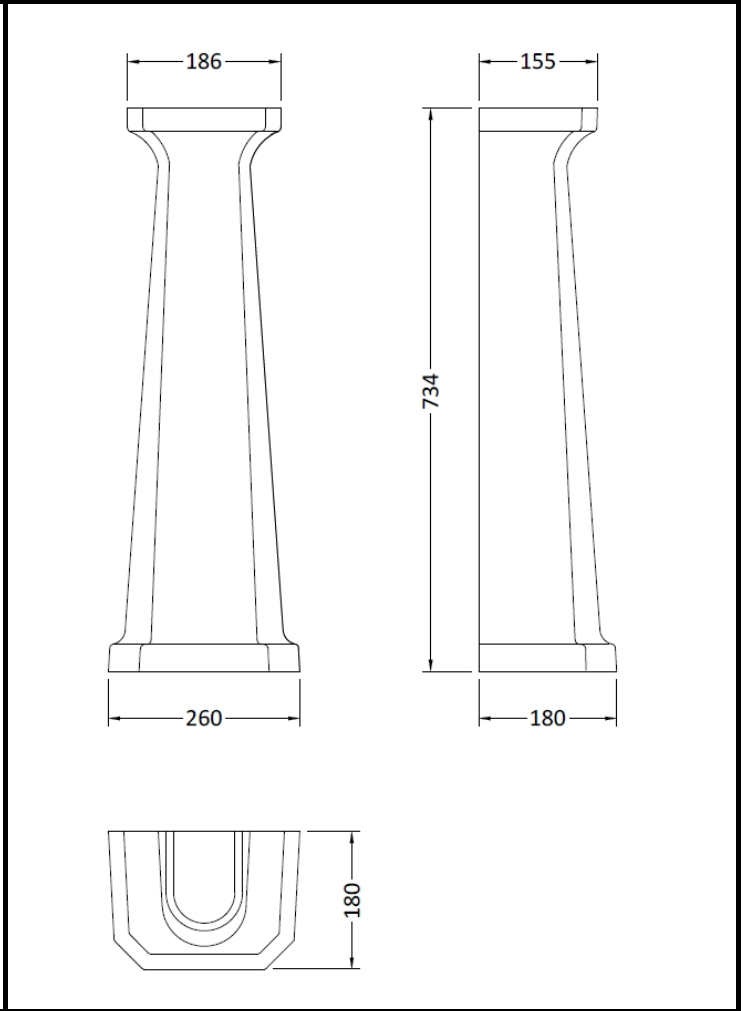

B A Y S W A T E R

London W.2

CODE: BAYC009

DESCRIPTION: Fitzroy Comfort Height Full Pedestal

CATEGORY: Ceramics

PRODUCT DIMENSIONS			
Height (mm)	Width (mm)	Depth (mm)	Nett Wgt Kg
734	260	180	11.5

PACKAGING DIMENSIONS			
Height (mm)	Width (mm)	Depth (mm)	Gross Wgt Kg
140	285	715	12

PACKAGING DATA			
Box Colour	White Cardboard Box		
Box Qty	1	Label Colour	Not Applicable
Label Size	100 x 50	Label Qty	0

OUTER BOX DIMENSIONS (If Applicable)			
Height (mm)	Width (mm)	Depth (mm)	Gross Wgt Kg
Barcode	5055275892237		