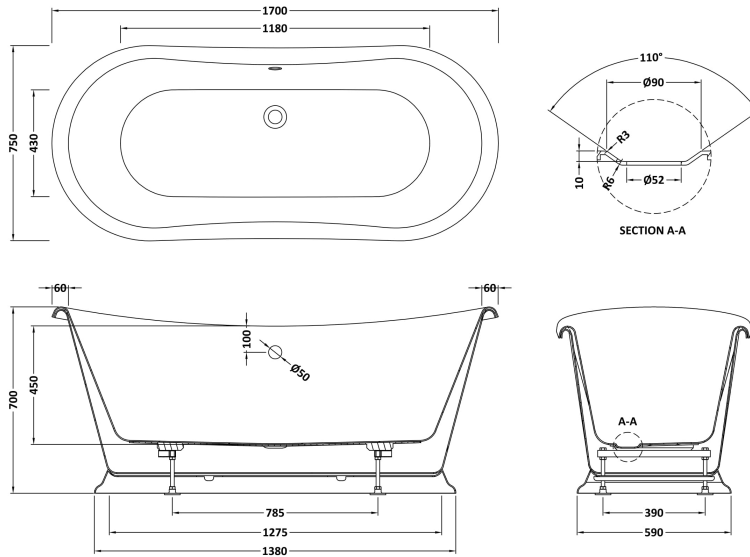

B A Y S W A T E R

London W.2

CODE: BAYB117

DESCRIPTION: 1700 Freestanding Boat Bath

CATEGORY: Baths

PRODUCT DIMENSIONS			
Length (mm)	Width (mm)	Height (mm)	Nett Wgt Kg
1700	750	700	41.5

PACKAGING DIMENSIONS			
Length (mm)	Width (mm)	Height (mm)	Gross Wgt Kg
1860	800	1200	42

PACKAGING DATA			
Box Colour	Polystyrene Moulded Box		
Box Qty	1	Label Colour	White Label
Label Size	100 X 50	Label Qty	2

OUTER BOX DIMENSIONS (If Applicable)			
Length (mm)	Width (mm)	Height (mm)	Gross Wgt Kg
Barcode	5056462620916		

PRODUCT DETAILS						
Country of Origin	Hong Kong	Certification	FSC	N/A	CE	N/A
Fitting Instruction	No	Material Colour Ref'	European White			
Product Material	Acrylic	Material Thickness	20mm			
Volume (Ltr)	200L	Displaced Capacity	130L			
Leg Set Inc'	Legset Included	Waste Inc'	Waste Not Included			
Drilled/Undrilled	Undrilled For Taps	Includes Grips	No Grips Supplied			
Embossed	No	No of Tapholes	None			
Anti-Slip	No					