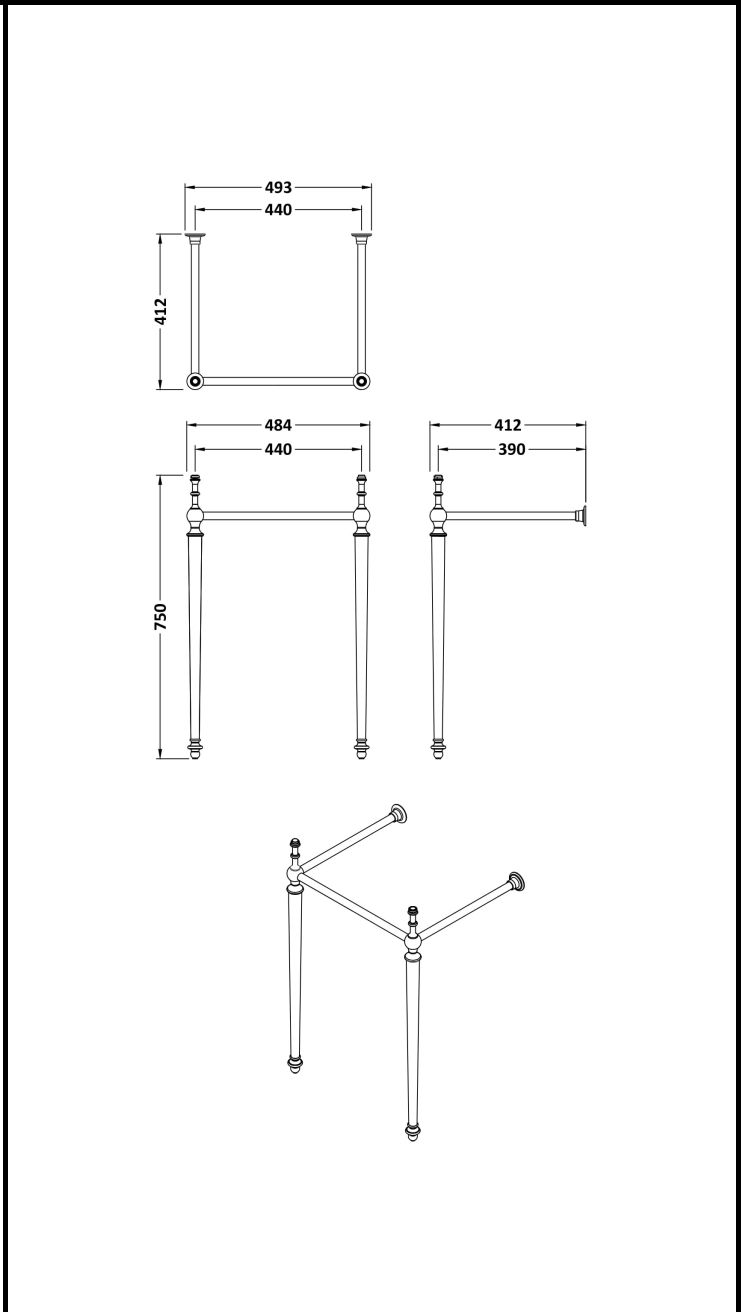

B A Y S W A T E R

London W.2

CODE: BAYA025

DESCRIPTION: Traditional Basin Stand

CATEGORY: Wastes & Extras

PRODUCT DIMENSIONS				
Height (mm)	Width (mm)	Length (mm)	Depth (mm)	Nett Wgt Kg
745	514		413	5

PACKAGING DIMENSIONS			
Height (mm)	Width (mm)	Depth (mm)	Gross Wgt Kg
	540	800	5

PACKAGING DATA			
Box Colour	Brown Cardboard Box		
Box Qty	1	Label Colour	White Label
Label Size	100 x 50	Label Qty	2

OUTER BOX DIMENSIONS (If Applicable)				
Height (mm)	Width (mm)	Length (mm)	Depth (mm)	Gross Wgt Kg
Barcode	5056211873099			